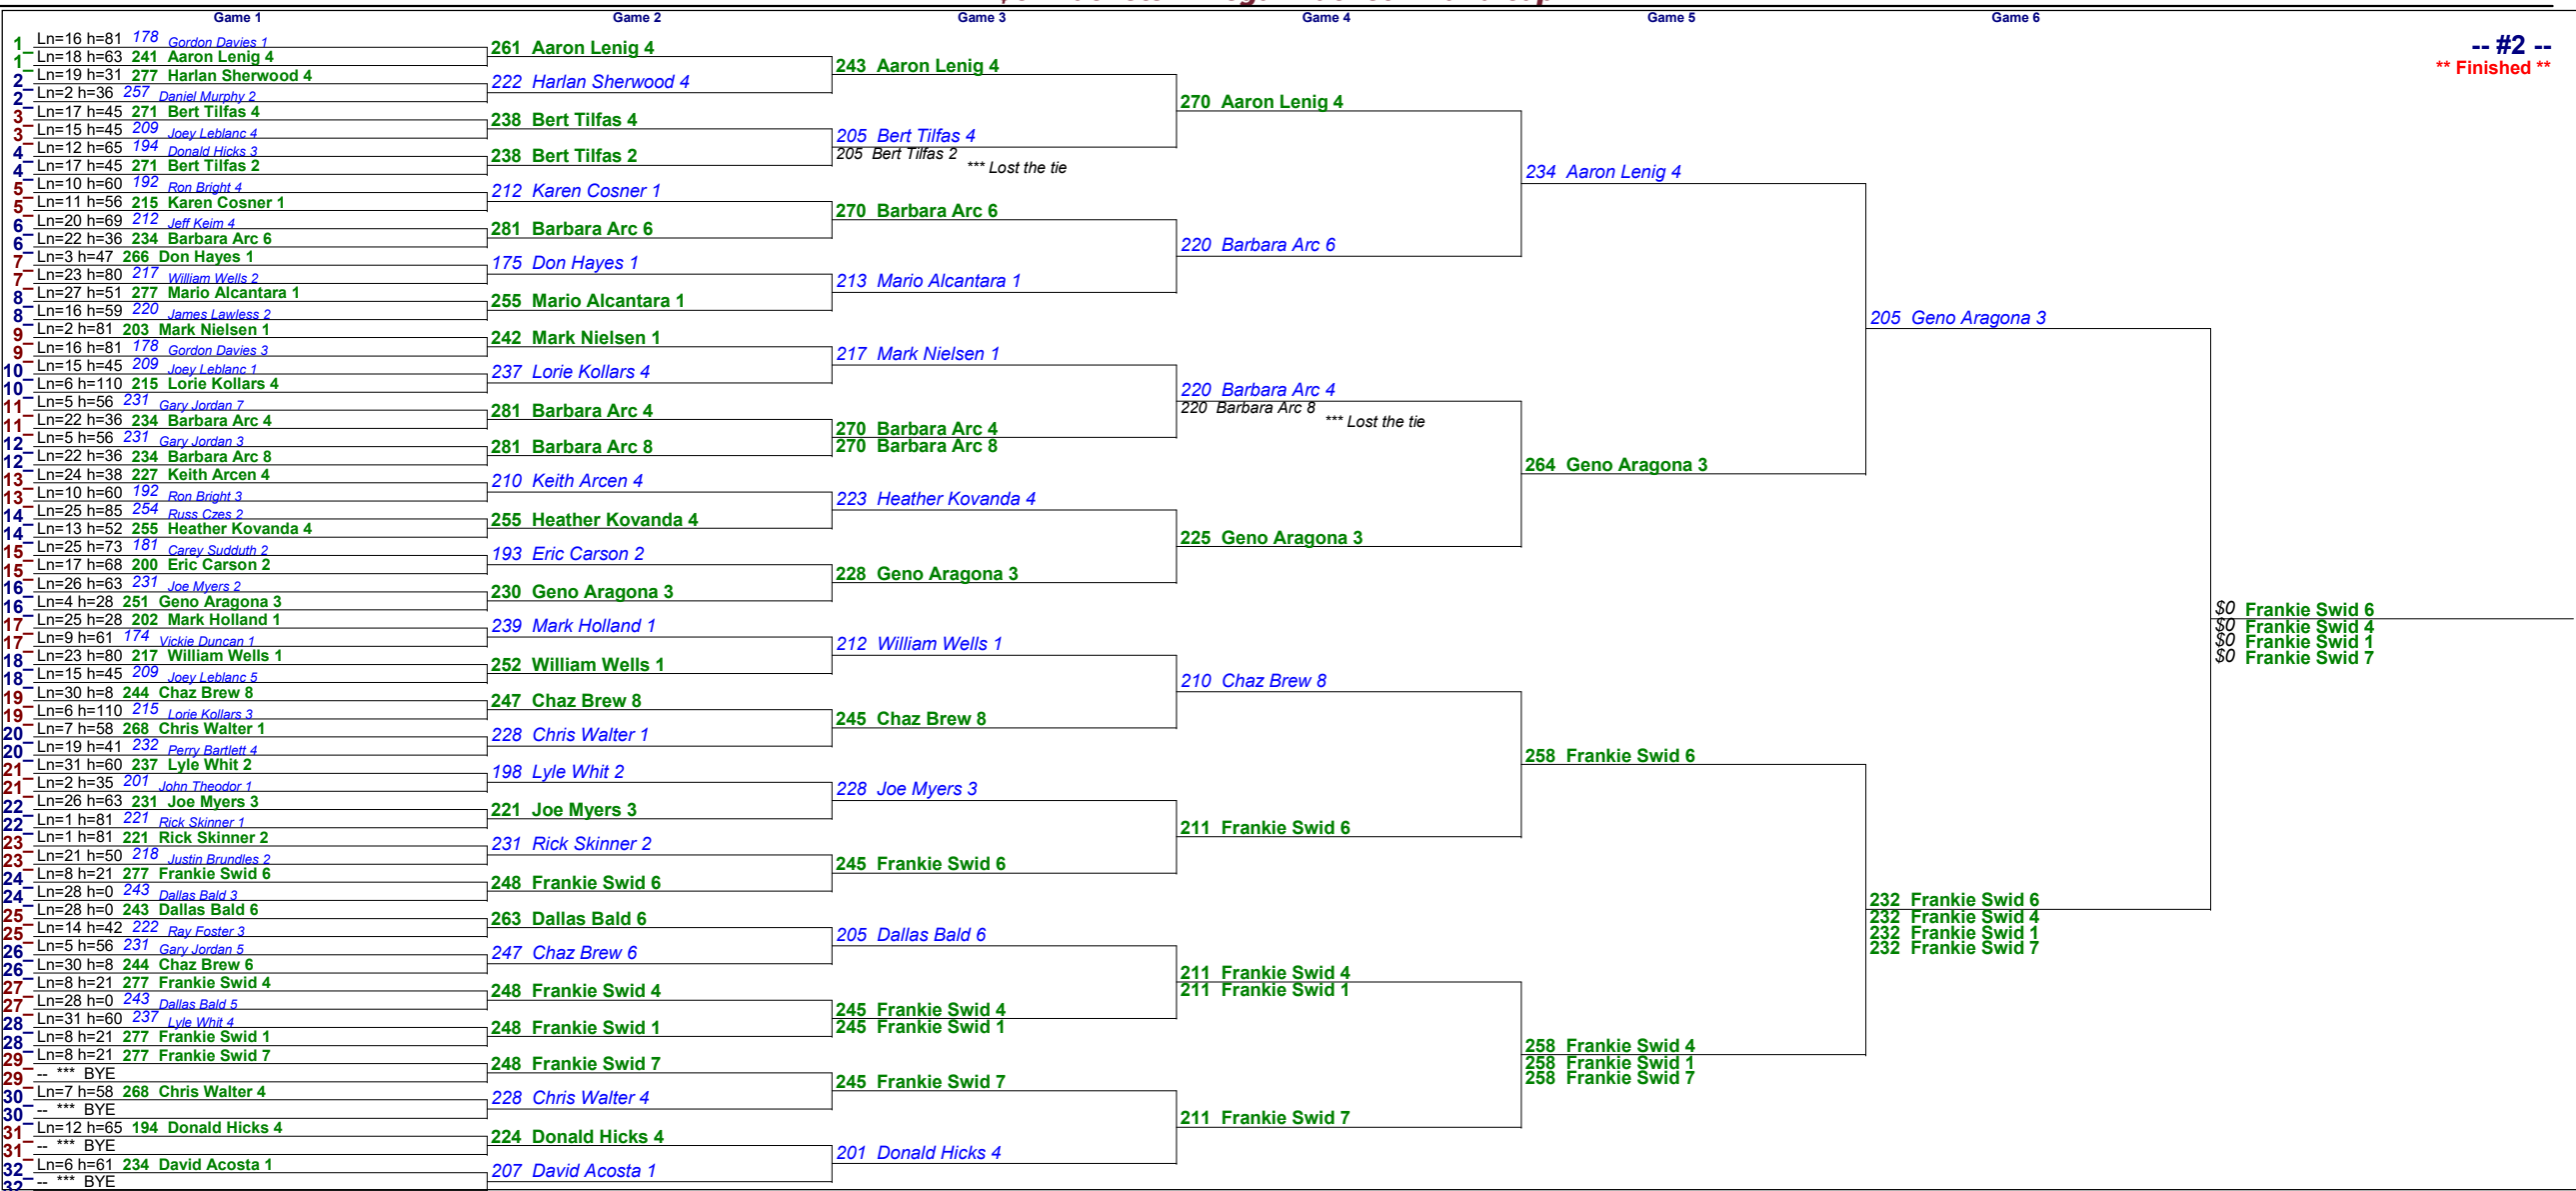

# Bracket Diagrams

Saturday 10:00 am

## Olathe Lanes East

### \$0 Brackets - Mega Bracket - Handicap