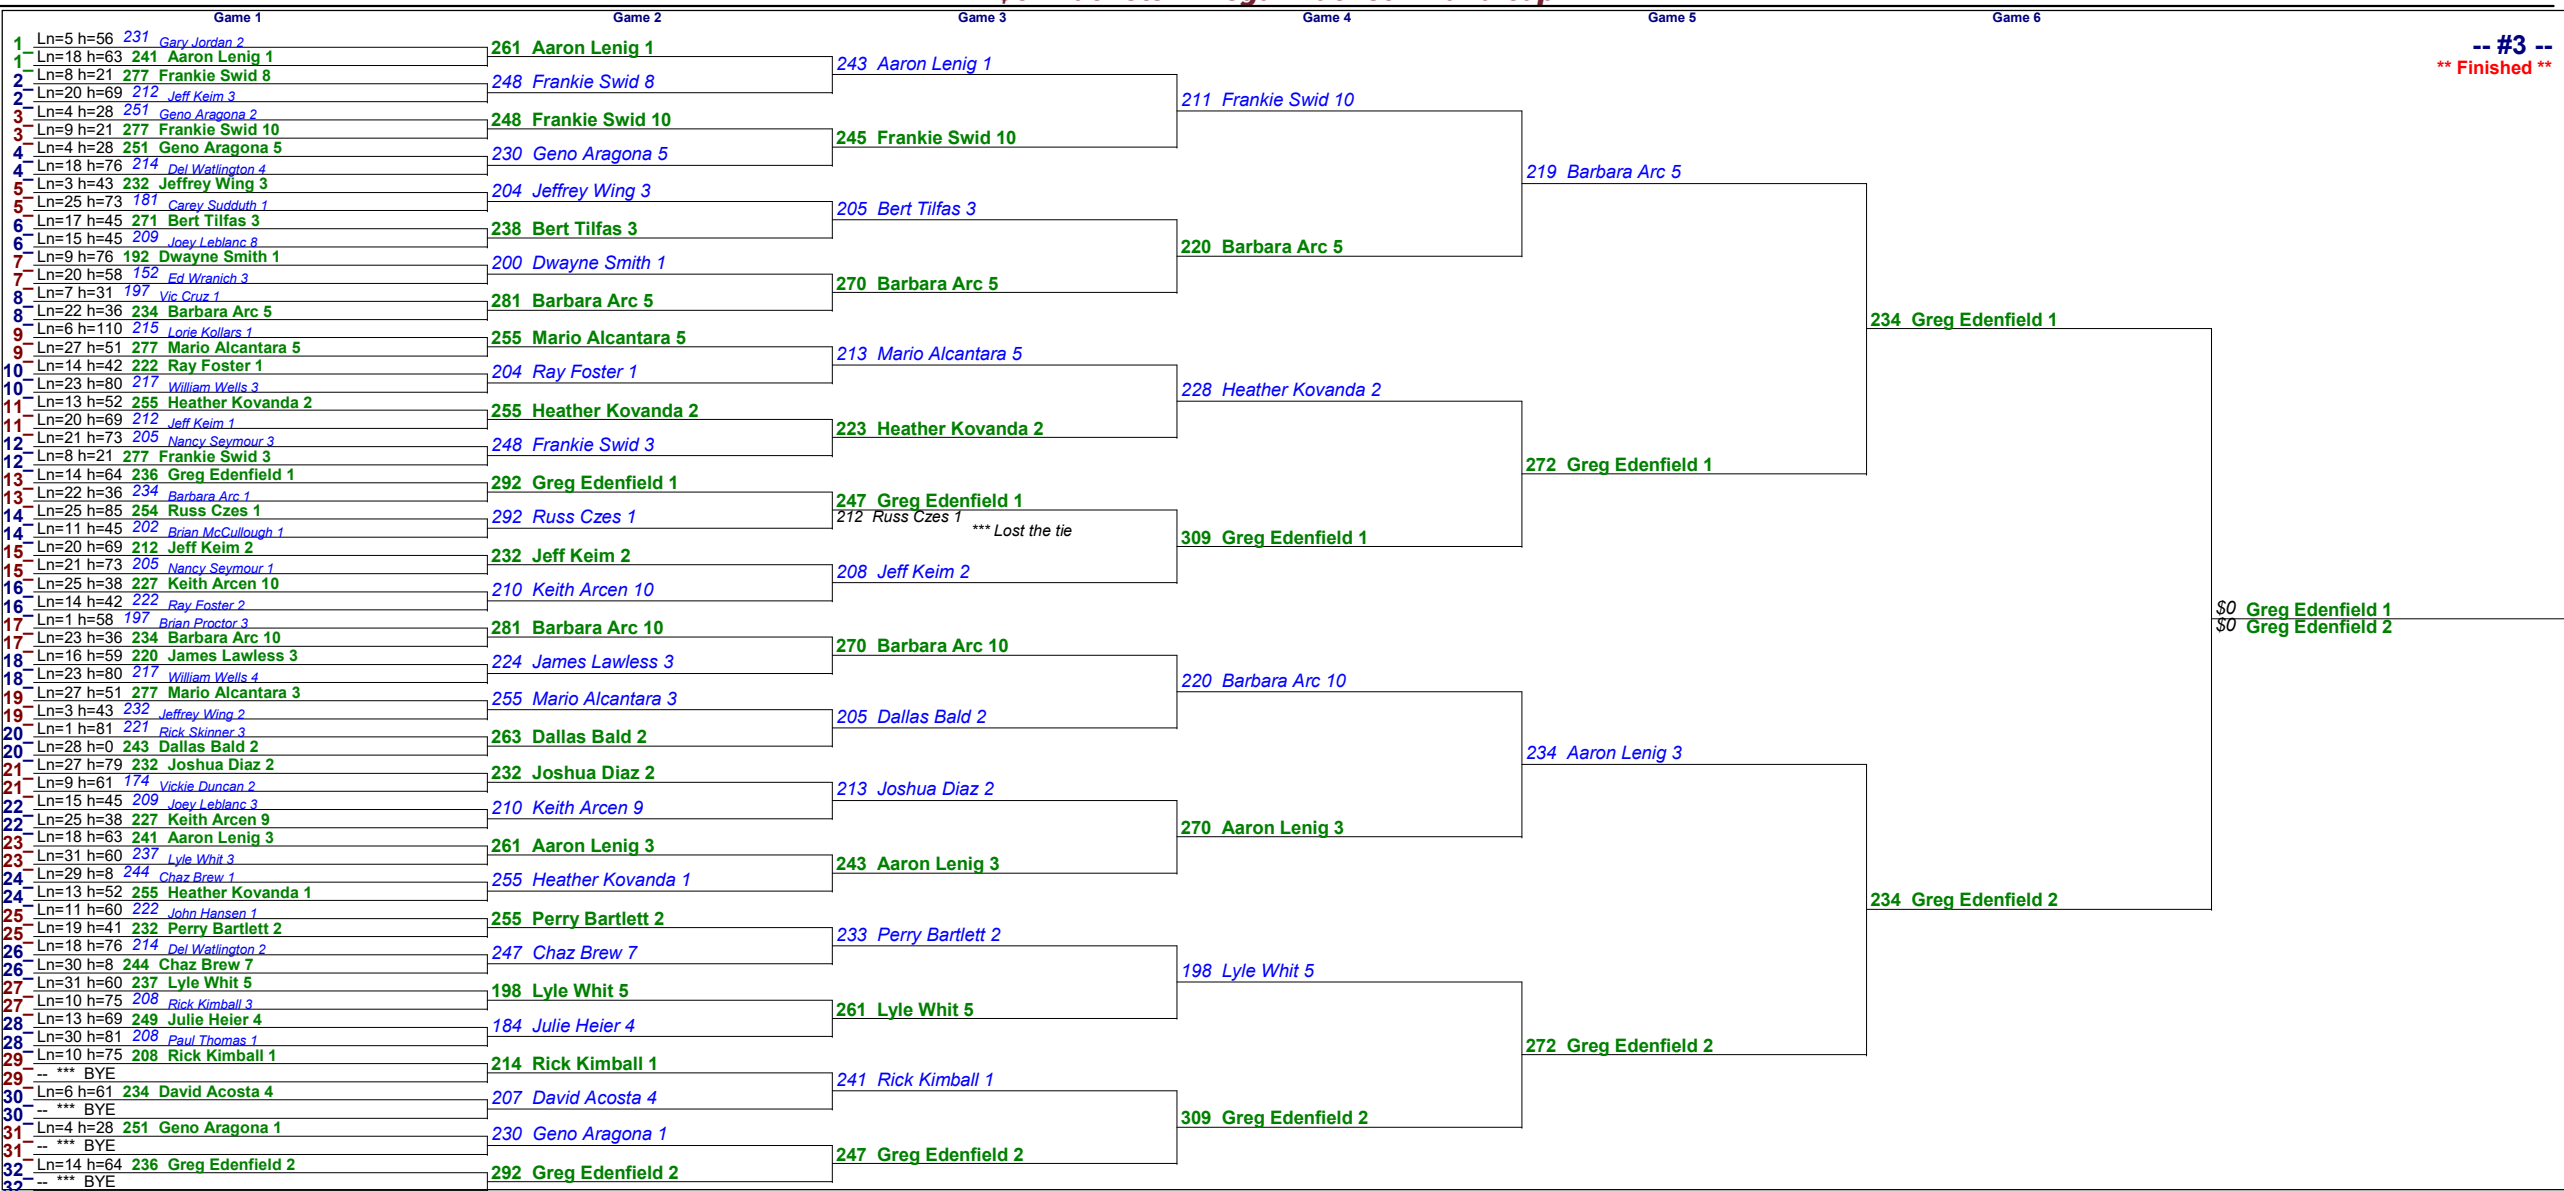

$0 Brackets - Mega Bracket - Handicap

-- #3 --
** Finished **

$0 Greg Edenfield 1
$0 Greg Edenfield 2