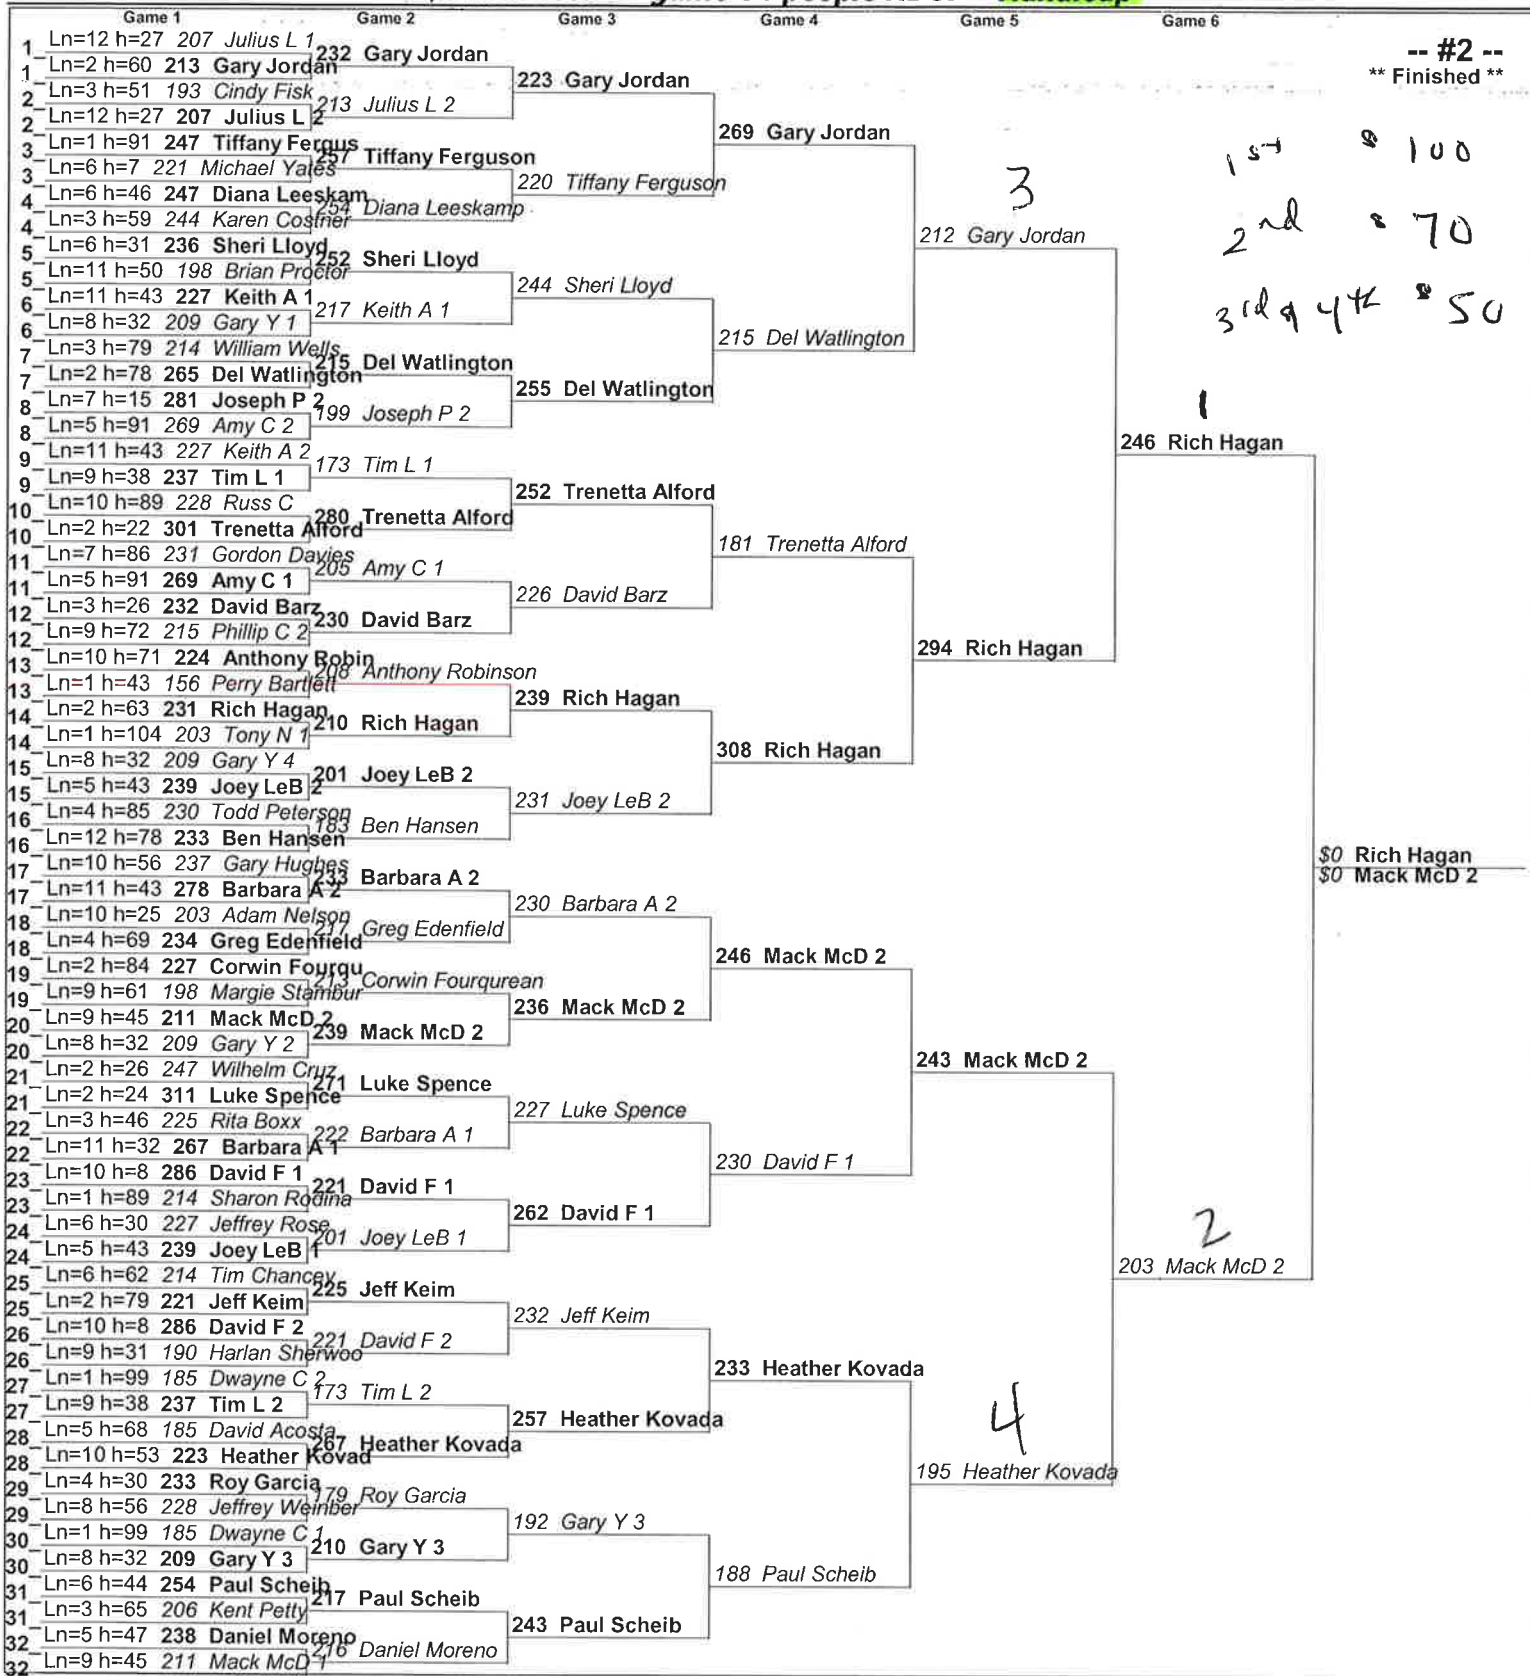

Bracket Diagrams

Saturday 10:00 am

OLATHE LANES EAST

\$0 Brackets - 6 game 64 people HDCP - Handicap

\$0 Brackets - 6 game 64 people HDCP - Handicap

-- #2 --
 ** Finished **
 1st \$ 100
 2nd \$ 70
 3rd & 4th \$ 50

1
 246 Rich Hagan

\$0 Rich Hagan
 \$0 Mack McD 2

2
 203 Mack McD 2

4
 195 Heather Kovada

\$0 Brackets - 6 game 64 people HDCP - Handicap

\$0 Brackets - 6 game 64 people HDCP - Handicap

\$0 Brackets - 6 game 64 people HDCP - Handicap