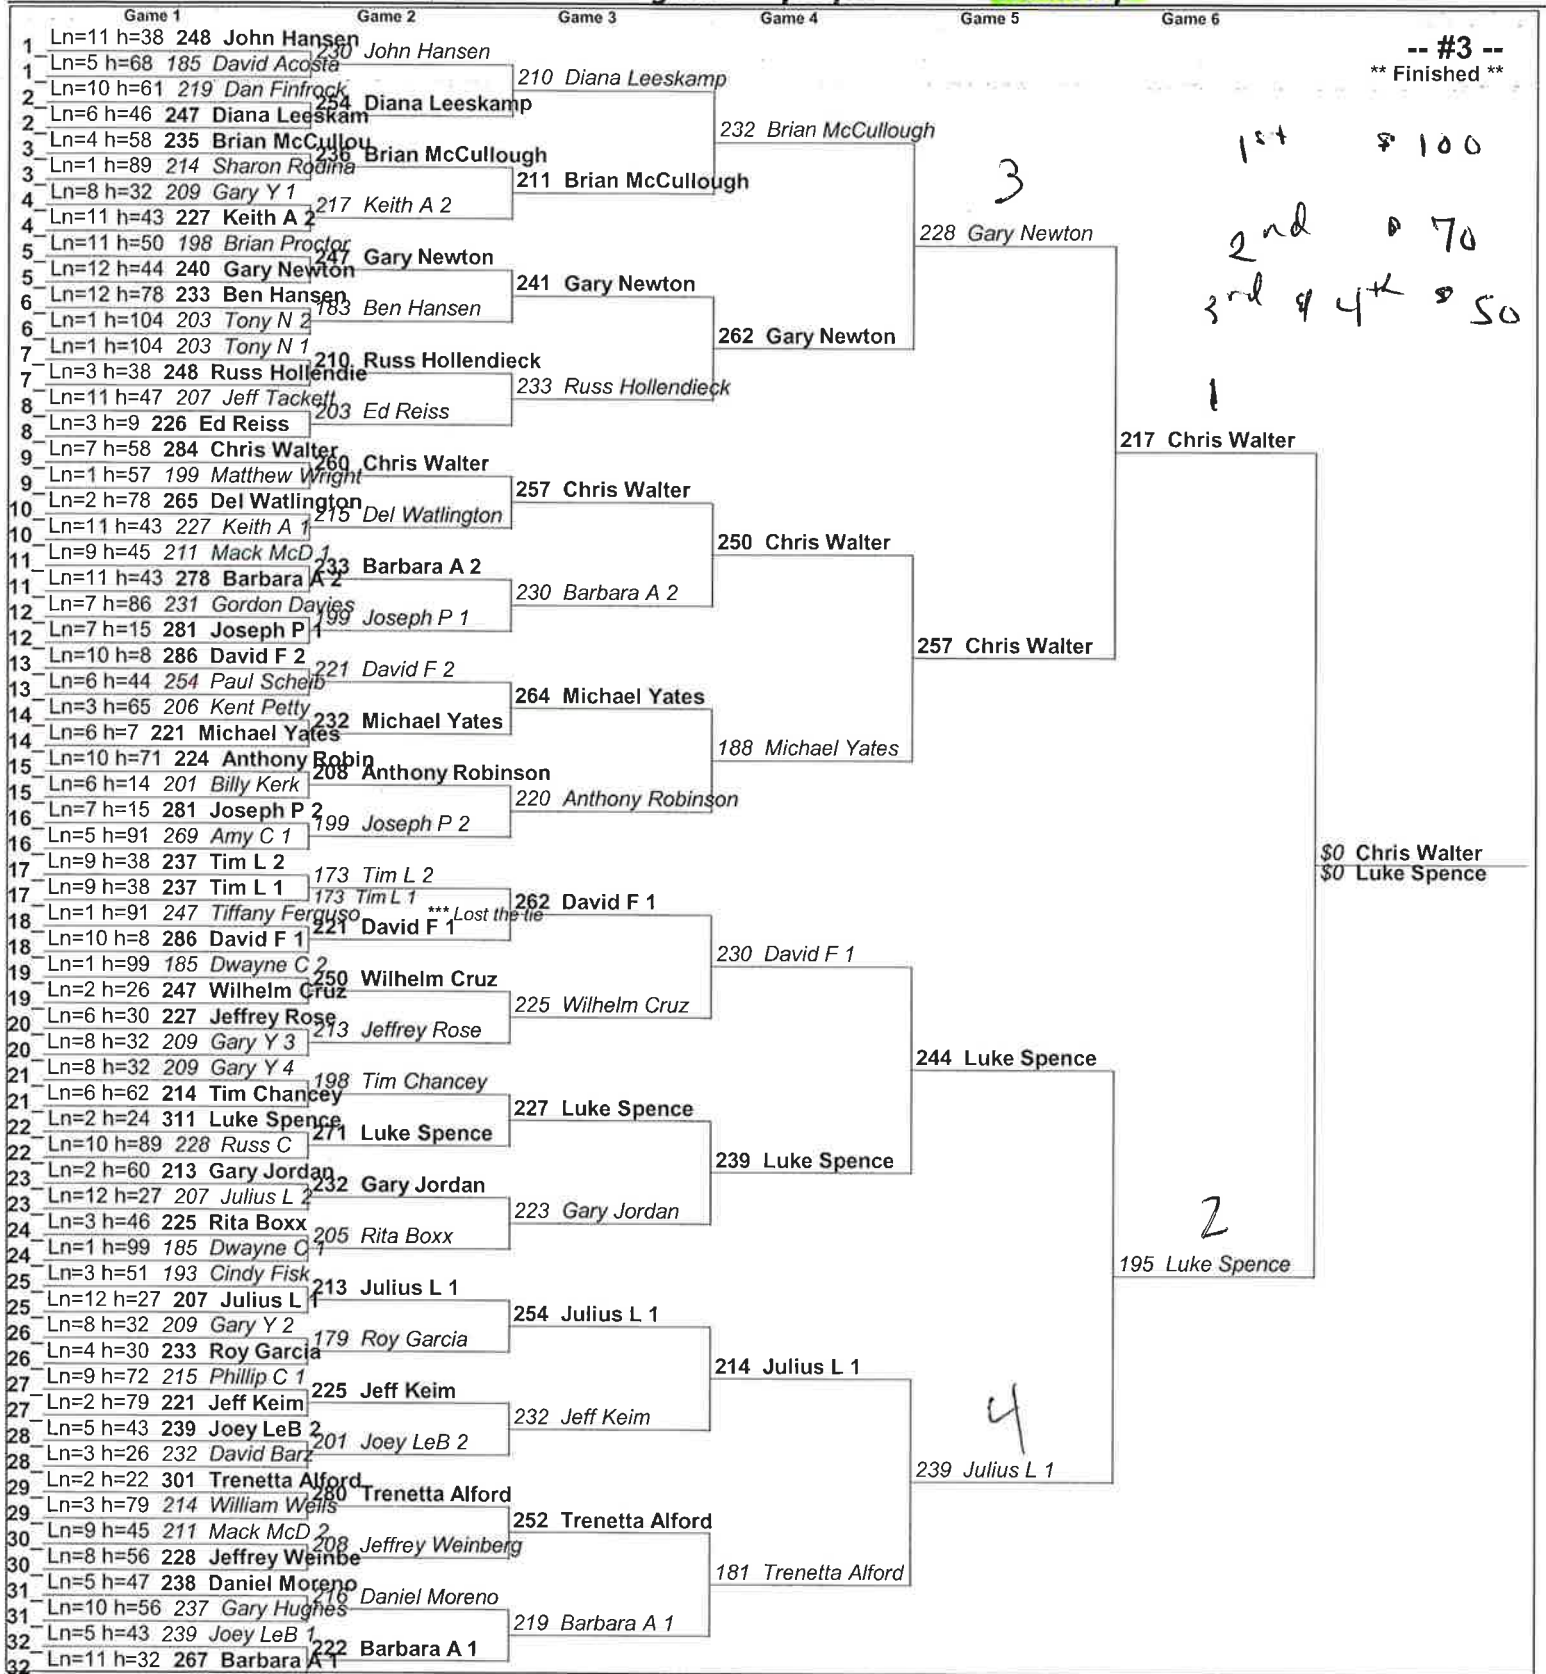

Bracket Diagrams

Saturday 10:00 am

OLATHE LANES EAST

\$0 Brackets - 6 game 64 people HDCP - Handicap

\$0 Brackets - 6 game 64 people HDCP - Handicap

-- #2 --
 ** Finished **
 1st \$ 100
 2nd \$ 70
 3rd & 4th \$ 50

1
 246 Rich Hagan

\$0 Rich Hagan
 \$0 Mack McD 2

2
 203 Mack McD 2

4
 195 Heather Kovada

\$0 Brackets - 6 game 64 people HDCP - Handicap

\$0 Brackets - 6 game 64 people HDCP - Handicap

\$0 Brackets - 6 game 64 people HDCP - Handicap