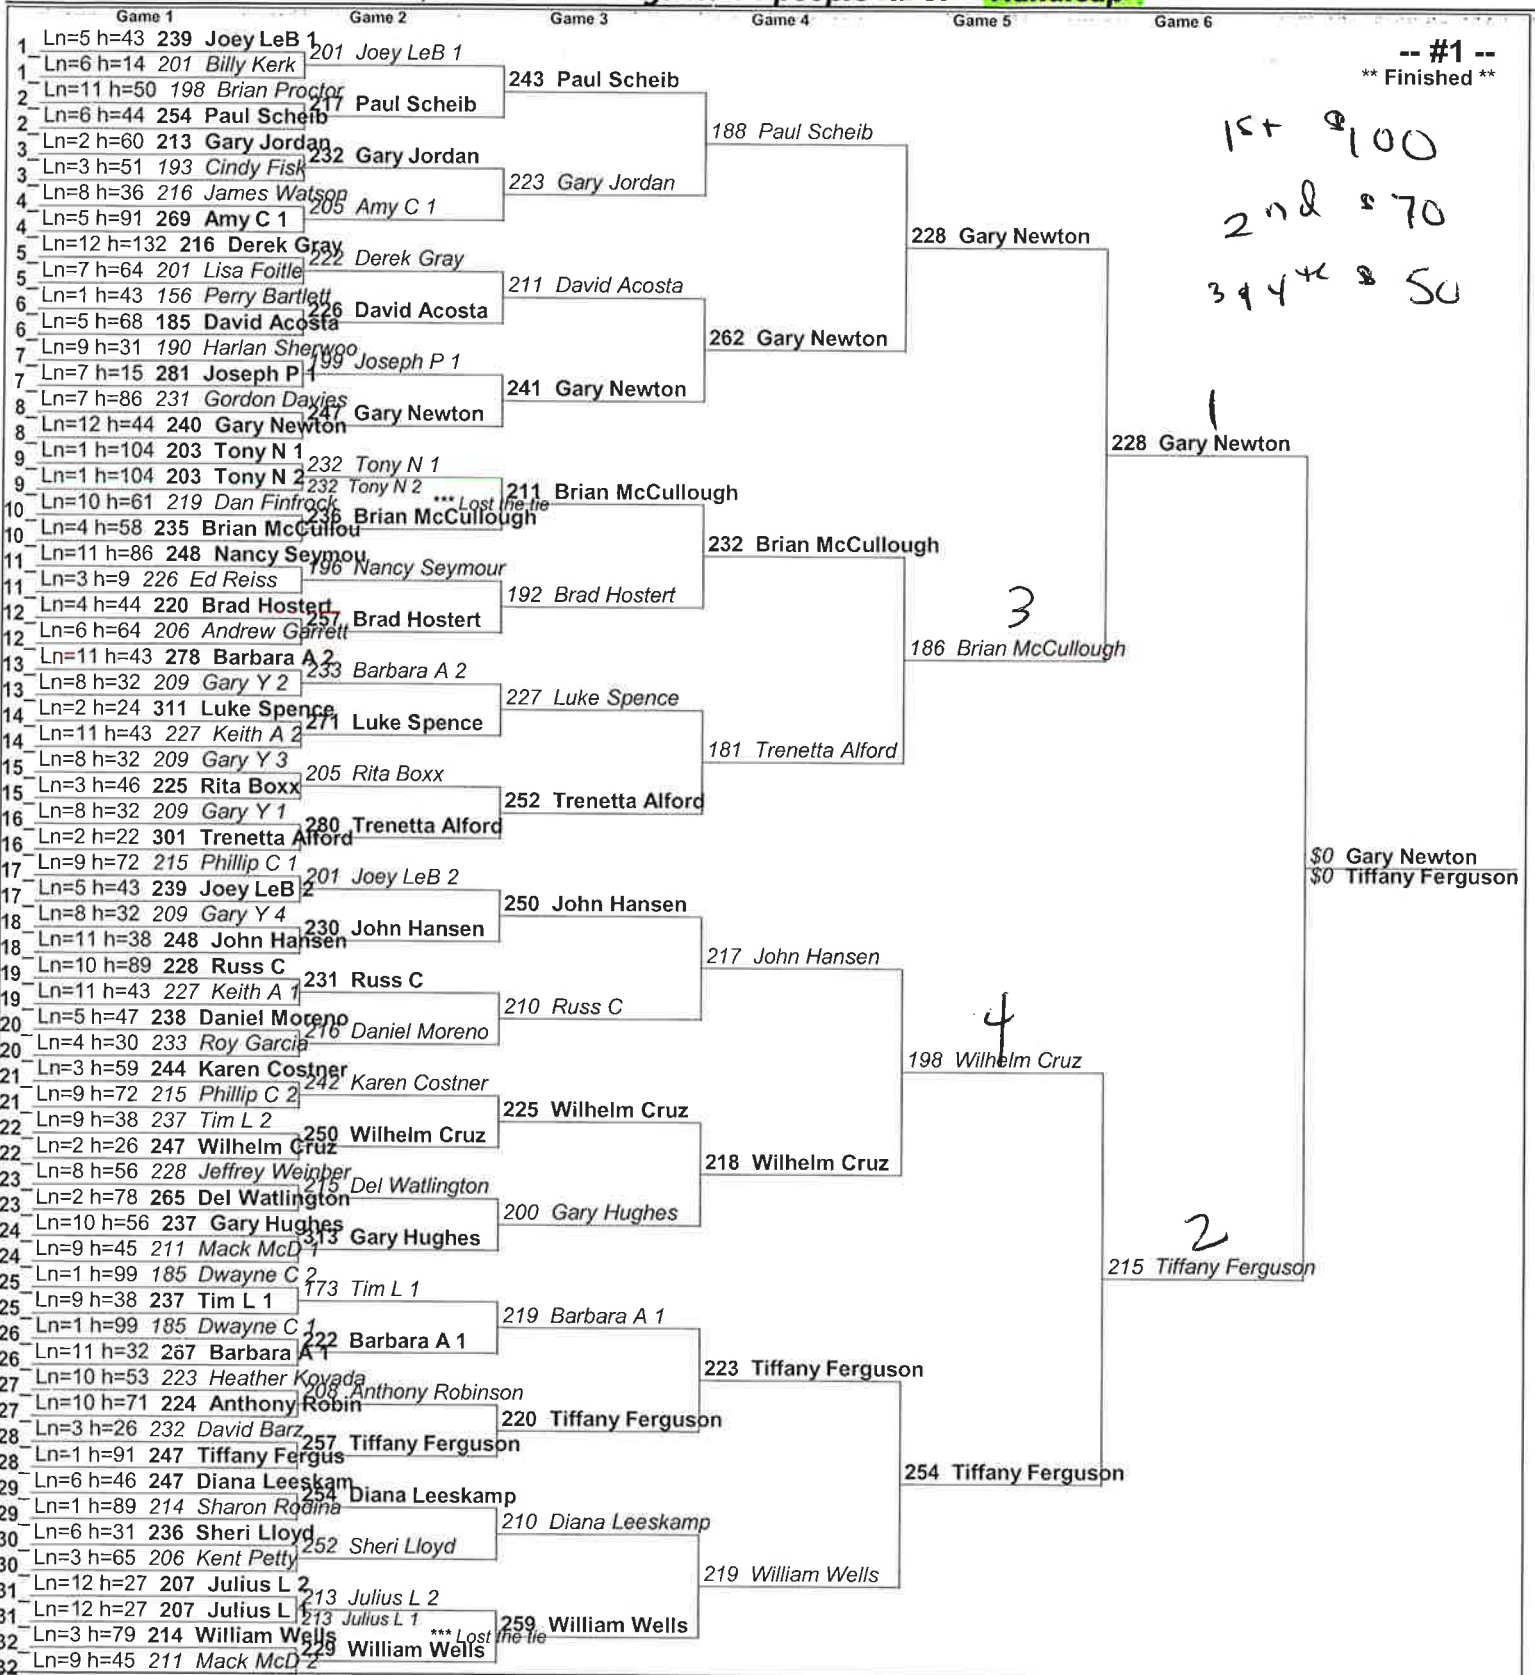

Bracket Diagrams

Saturday 10:00 am

OLATHE LANES EAST

\$0 Brackets - 6 game 64 people HDCP - Handicap

\$0 Brackets - 6 game 64 people HDCP - Handicap

-- #2 --
 ** Finished **
 1st \$ 100
 2nd \$ 70
 3rd & 4th \$ 50