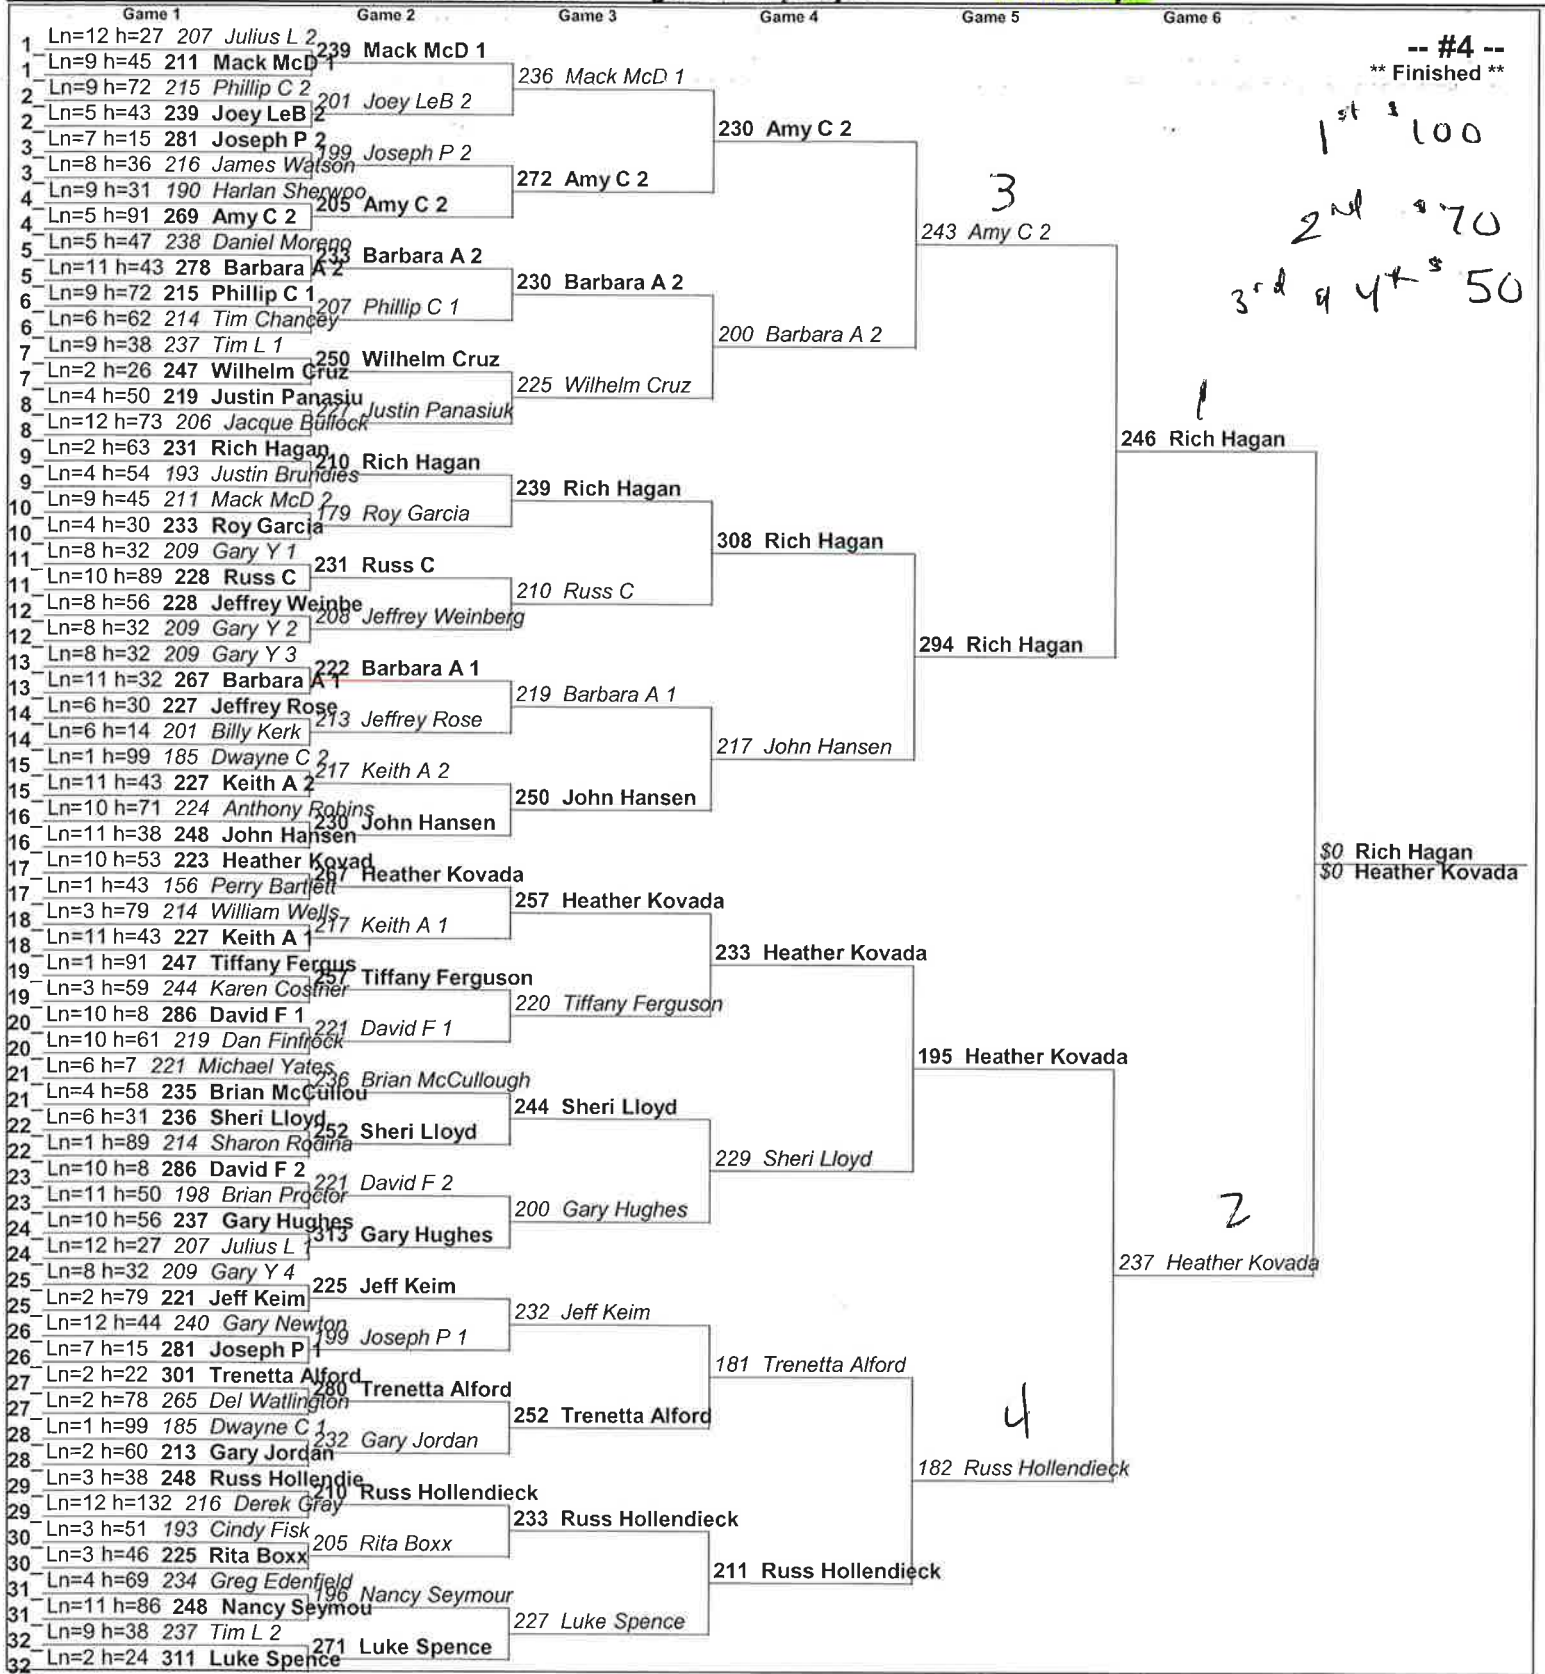

1
 246 Rich Hagan

\$0 Rich Hagan
 \$0 Mack McD 2

2
 203 Mack McD 2

4
 195 Heather Kovada

\$0 Brackets - 6 game 64 people HDCP - Handicap

\$0 Brackets - 6 game 64 people HDCP - Handicap

\$0 Brackets - 6 game 64 people HDCP - Handicap