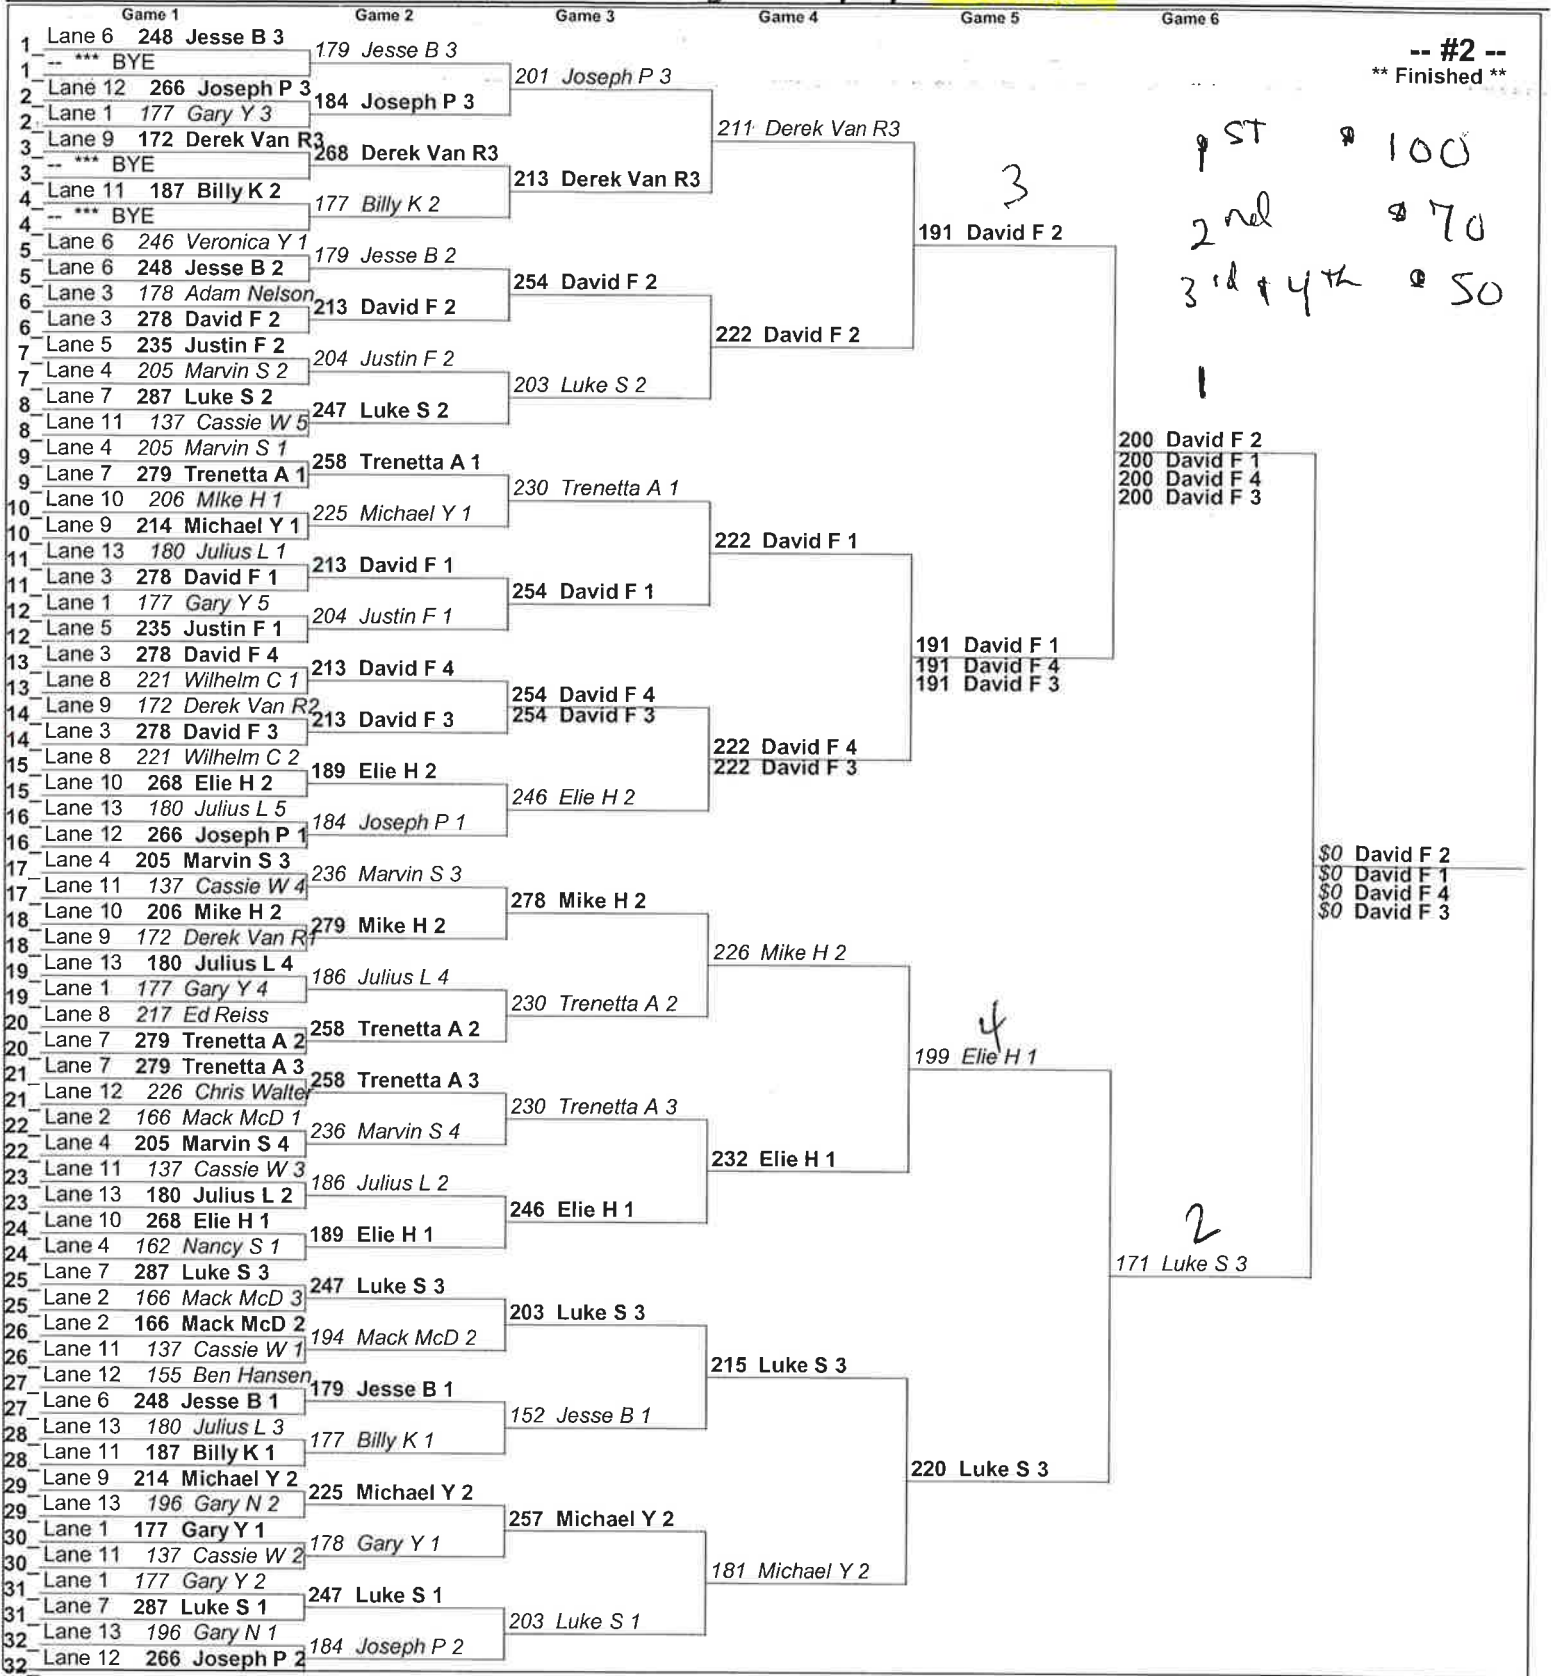

\$0 Brackets - 6 game 64 people - Scratch

Bracket Diagrams

Saturday 10:00 am

OLATHE LANES EAST

\$0 Brackets - 6 game 64 people - Scratch